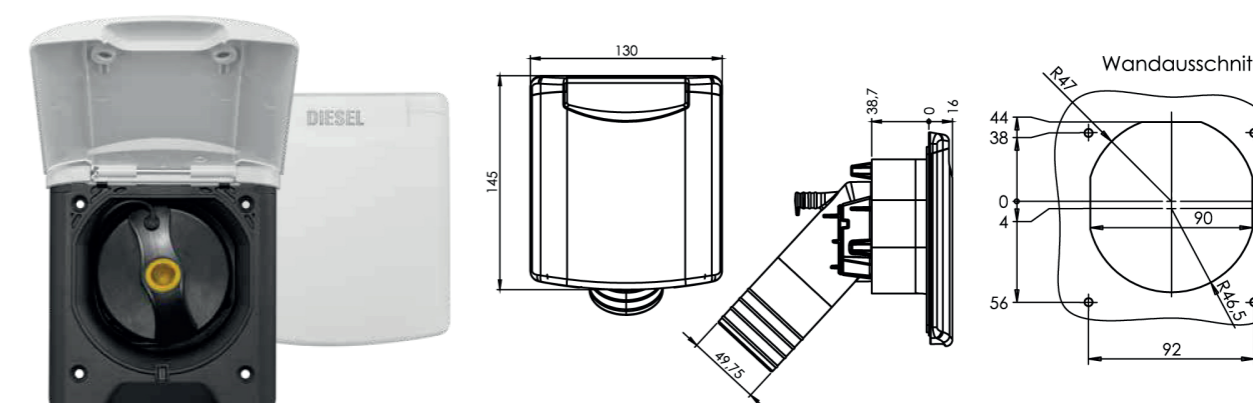

DIESEL FUEL FILLER NECK

Strap to secure tank lid
Suitable for HSC and Zadi lock types
Tank ventilation optional

Magnetic cover

Color	Prod. No.	PU
Pure white	3162001	10
Black	3162000	10

Click-in cover

Color	Prod. No.	PU
Pure white	2162001	10
Black	2162000	10

WATER FILLER NECK

Licensed according to KTW and W270
Suitable for HSC and Zadi lock types
Tank ventilation optional
Optional strap to secure tank lid