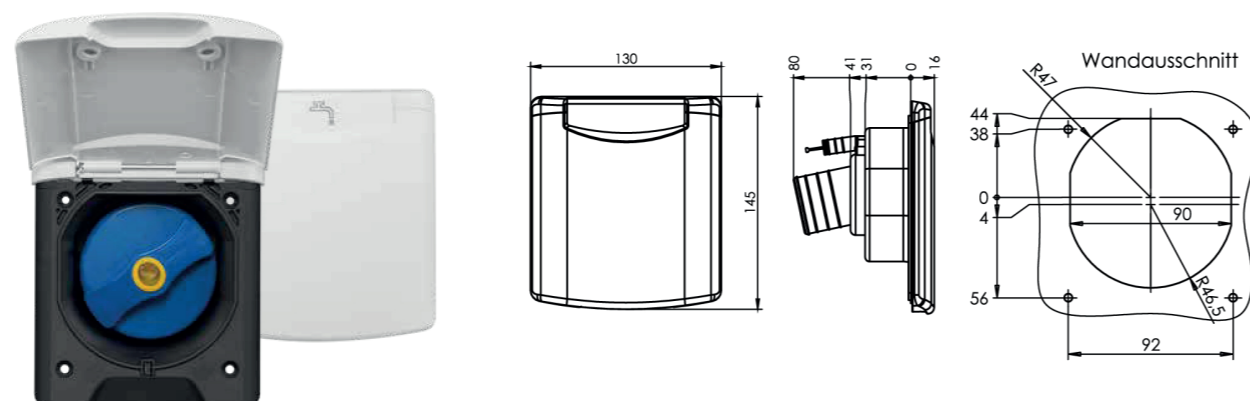

Magnetic cover

Color	Prod. No.	PU
Pure white	3162001	10
Black	3162000	10

Click-in cover

Color	Prod. No.	PU
Pure white	2162001	10
Black	2162000	10

WATER FILLER NECK

Licensed according to KTW and W270
Suitable for HSC and Zadi lock types
Tank ventilation optional
Optional strap to secure tank lid