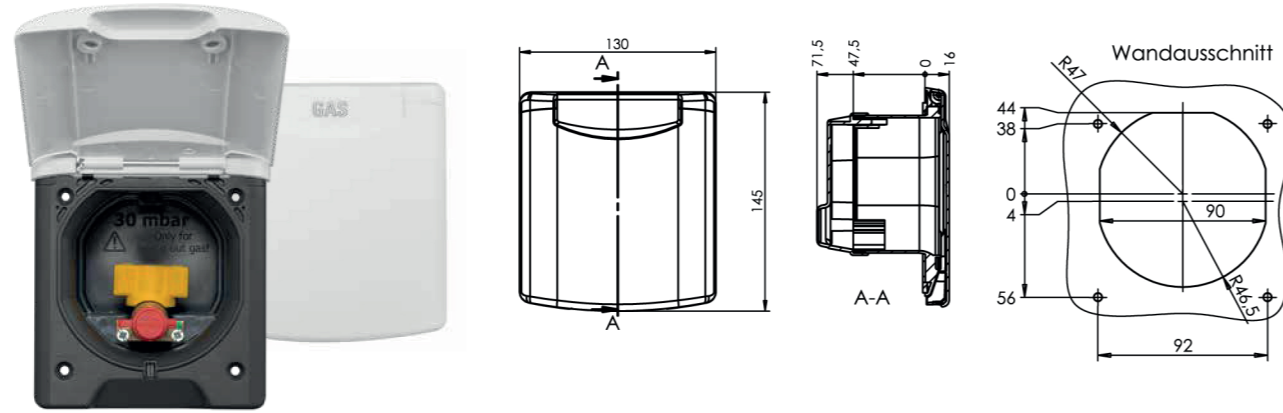

Magnetic cover

Color	Prod. No.	PU
Pure white	3165101	10
Black	3165100	10

Click-in cover

Color	Prod. No.	PU
Pure white	2165101	10
Black	2165100	10

EXTERNAL GAS SOCKET

Secure gas tap holder
Practical gas tap
Safety valve

Magnetic cover

Color	Prod. No.	PU
Pure white	3161001	5
Black	3161000	5

Click-in cover

Color	Prod. No.	PU
Pure white	2161001	5
Black	2161000	5

TOWN WATER SUPPLY SOCKET

Male coupling for half-inch water couplings
with integrated 1 bar pressure reducer
Suitable for potable water with backflow preventer
Input pressure up to 10 bar · flow pressure 1.0 bar
Resting pressure 1.5 bar · output 7 l/min