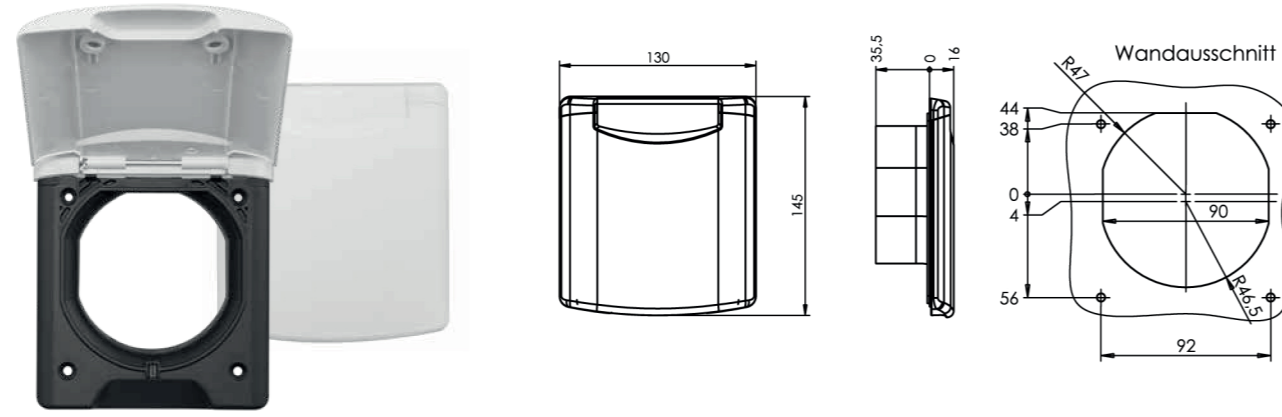

LINE BUSHING

For feeding through power, water or gas conduits for internal connections
Conduit diameter up to 10 mm with closed cover