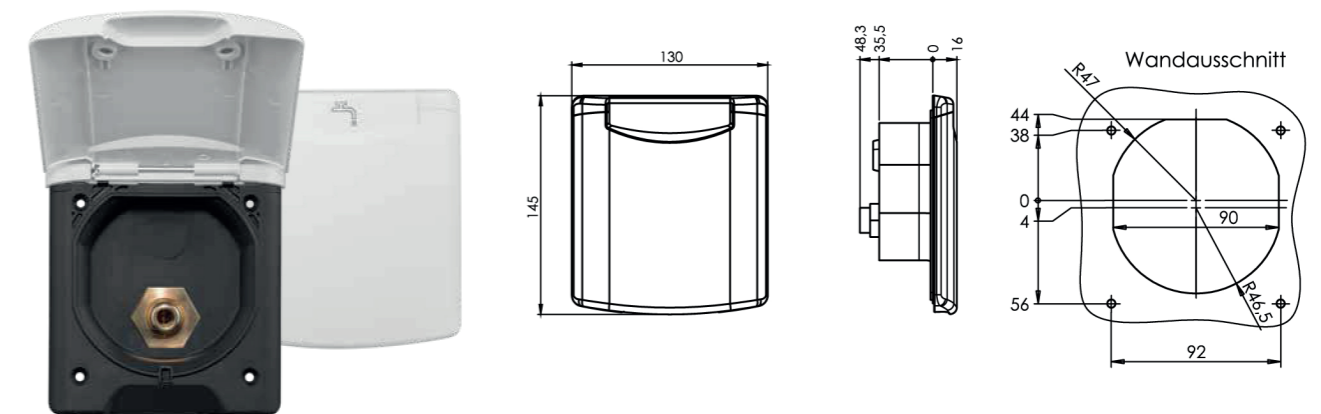

Magnetic cover

Color	Prod. No.	PU
Pure white	3161001	5
Black	3161000	5

Click-in cover

Color	Prod. No.	PU
Pure white	2161001	5
Black	2161000	5

TOWN WATER SUPPLY SOCKET

Male coupling for half-inch water couplings
with integrated 1 bar pressure reducer
Suitable for potable water with backflow preventer
Input pressure up to 10 bar · flow pressure 1.0 bar
Resting pressure 1.5 bar · output 7 l/min

Magnetic cover

Color	Prod. No.	PU
Pure white	3166001	5
Black	3166000	5

Click-in cover

Color	Prod. No.	PU
Pure white	2166001	10

WATER SOCKET BASIC

with GEKA rainwater connector, IG 1/2" x AG 3/4"
AG G 1/2" light brass appliance plug
GEKA 2/3 hose connector 90°, IG G 3/4" - 10 mm MS
0-1 rocker switch, 12V

Magnetic cover

Color	Prod. No.	PU
Pure white	3168001	10
Black	3168000	10

WATER SOCKET ADVANCED

for pressurized water outlet
Brass water coupling with DN10 3/8" thread
incl. lock nut, male brass coupling, STN 9/10
for connecting external shower hoses, without rocker switch