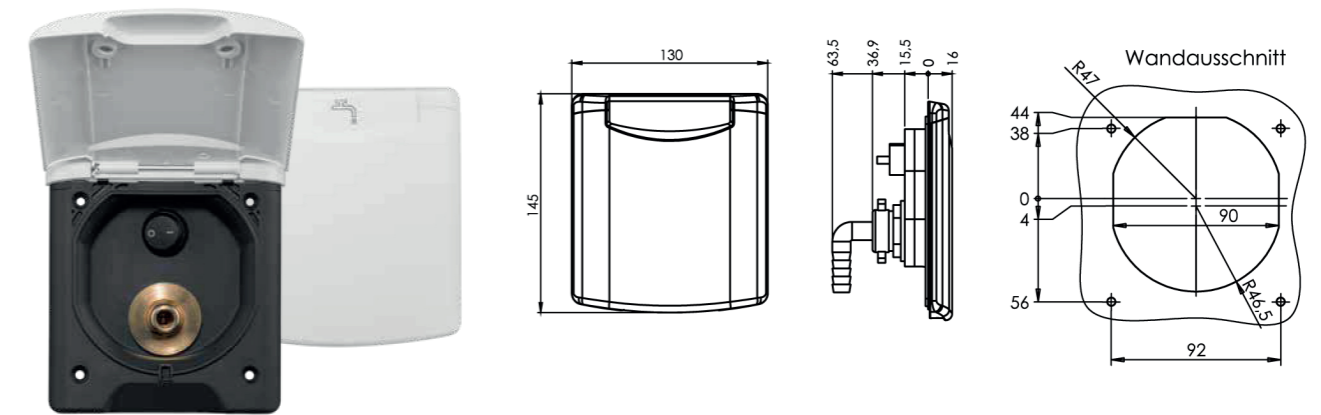

Magnetic cover

Color	Prod. No.	PU
Pure white	3161001	5
Black	3161000	5

Click-in cover

Color	Prod. No.	PU
Pure white	2161001	5
Black	2161000	5

TOWN WATER SUPPLY SOCKET

Male coupling for half-inch water couplings
with integrated 1 bar pressure reducer
Suitable for potable water with backflow preventer
Input pressure up to 10 bar · flow pressure 1.0 bar
Resting pressure 1.5 bar · output 7 l/min

Magnetic cover

Color	Prod. No.	PU
Pure white	3166001	5
Black	3166000	5

Click-in cover

Color	Prod. No.	PU
Pure white	2166001	10

WATER SOCKET BASIC

with GEKA rainwater connector, IG 1/2" x AG 3/4"
AG G 1/2" light brass appliance plug
GEKA 2/3 hose connector 90°, IG G 3/4" - 10 mm MS
0-1 rocker switch, 12V

Magnetic cover

Color	Prod. No.	PU
Pure white	3168001	10
Black	3168000	10

WATER SOCKET ADVANCED

for pressurized water outlet
Brass water coupling with DN10 3/8" thread
incl. lock nut, male brass coupling, STN 9/10
for connecting external shower hoses, without rocker switch