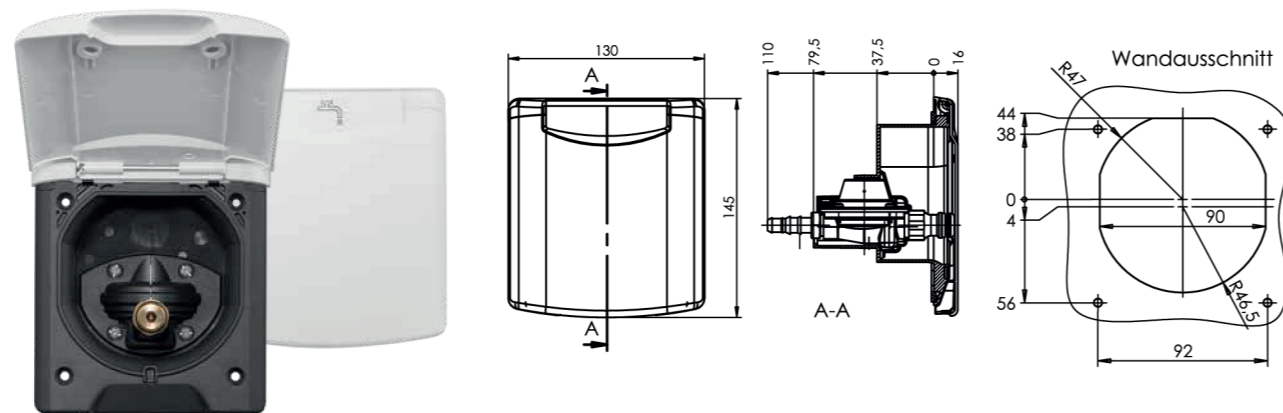

Magnetic cover

Color	Prod. No.	PU
Pure white	3161001	5
Black	3161000	5

Click-in cover

Color	Prod. No.	PU
Pure white	2161001	5
Black	2161000	5

TOWN WATER SUPPLY SOCKET

Male coupling for half-inch water couplings
with integrated 1 bar pressure reducer
Suitable for potable water with backflow preventer
Input pressure up to 10 bar · flow pressure 1.0 bar
Resting pressure 1.5 bar · output 7 l/min

Magnetic cover

Color	Prod. No.	PU
Pure white	3166001	5
Black	3166000	5

Click-in cover

Color	Prod. No.	PU
Pure white	2166001	10

WATER SOCKET BASIC

with GEKA rainwater connector, IG 1/2" x AG 3/4"
AG G 1/2" light brass appliance plug
GEKA 2/3 hose connector 90°, IG G 3/4" - 10 mm MS
0-1 rocker switch, 12V