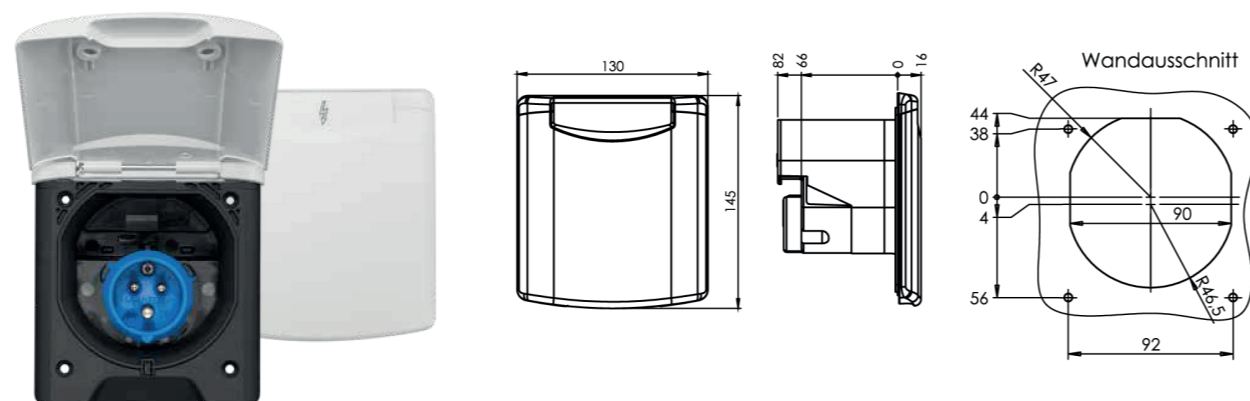

CEE SUPPLY PLUG

High, 850° C fire protection class , self-extinguishing plastic
Large wiring space
Base component with optional strain relief
Self-opening security locking mechanism (CEE connector)

Magnetic cover