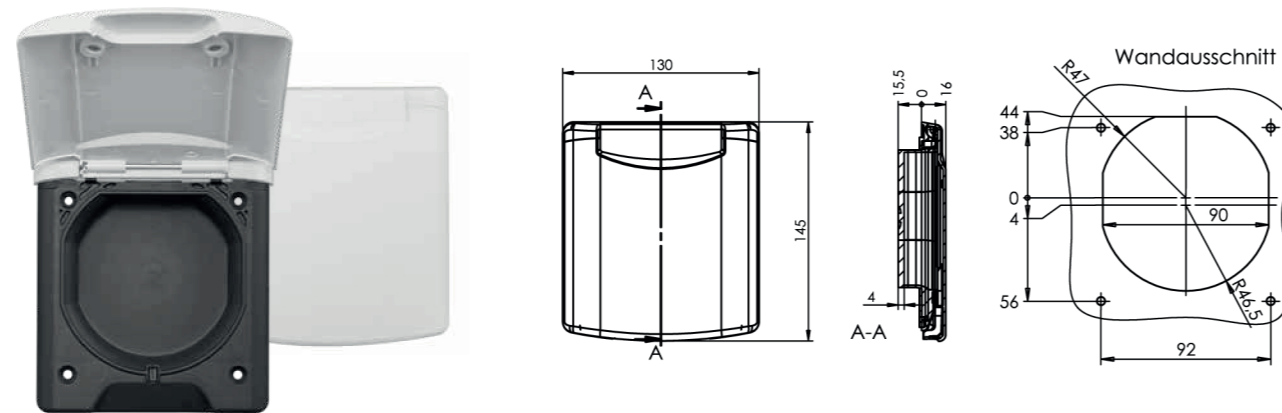

Magnetic cover

Color	Prod. No.	PU
Pure white	3160001	10
Black	3160000	10

Click-in cover

Color	Prod. No.	PU
Pure white	2160001	10

BLANK LOW-RISE SOCKET CLOSED

For universal applications
Depth: 24.5 mm

Magnetic cover