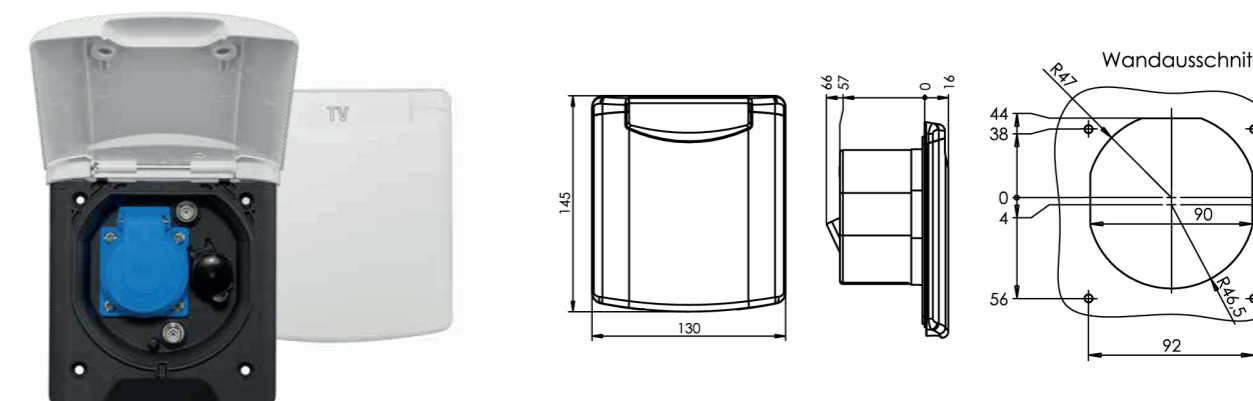

Magnetic cover

Color	Prod. No.	PU
Pure white	3163001	10
Black	3163000	10

Click-in cover

Color	Prod. No.	PU
Pure white	2163001	10

MULTI-FUNCTION SOCKET

12 V DC power socket
Two SAT sockets · SCHUKO socket
Additional country-specific sockets available:
French/Belgian, British Standard, USB etc.

Magnetic cover

Color	Prod. No.	PU
Pure white	3161001	5
Black	3161000	5

Click-in cover

Color	Prod. No.	PU
Pure white	2161001	5
Black	2161000	5

TOWN WATER SUPPLY SOCKET

Male coupling for half-inch water couplings
with integrated 1 bar pressure reducer
Suitable for potable water with backflow preventer
Input pressure up to 10 bar · flow pressure 1.0 bar
Resting pressure 1.5 bar · output 7 l/min